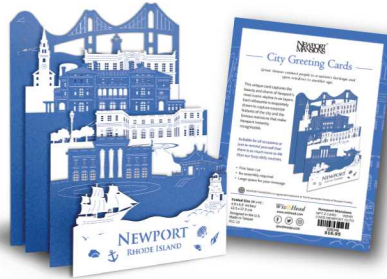

## CREATE A PAPERTOPIA

Create a 7-layered PaperTopia with the silhouettes of your own institution.

\*Price starts at \$7.00 each.

## CITY GREETING CARD

— Newport, Ronald Island —

Create a memorable souvenir illustrated by paper silhouettes designed into a 6-layered card.

\*Price starts at \$7.00 each.