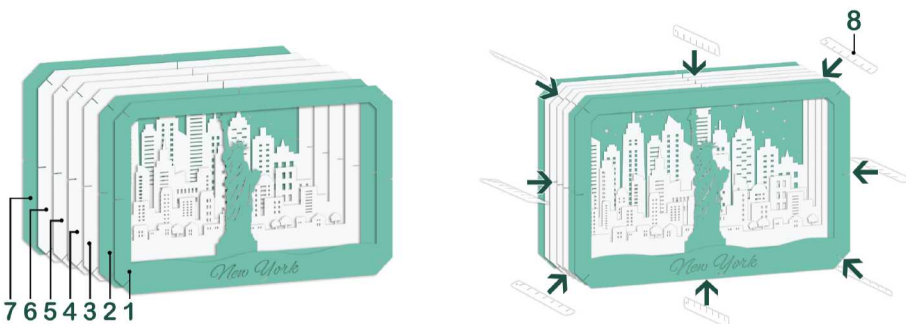

# PaperTopia

Inspired by cities and landscapes around the world, this artistic ornament can easily be made by assembling layers of precut landmark or skyline silhouettes together.

This pack contains a total of 8 precut sheets. Your PaperTopia will come to life after arranging the sheets sequentially and locking them into place with the corresponding slots.